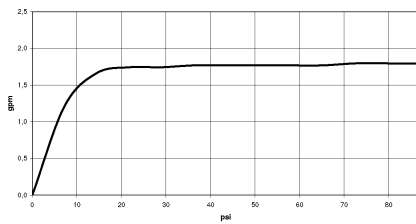

DORNBACHT YAMOU Shower head - Chrome

28 504 831

- 180-210mm projection
- ball-joint pivotable through 30°
- normal flow
- with anti-scale system
- spray head Ø 100mm
- rosette Ø 55 mm
- 1/2" connection
- max. flow 7.6 l/min
- rosette Ø 55 mm

Chrome

28 504 831-00 0010

Soft Black

28 504 831-69 0010

Recommended miscellaneous

Concealed wall elbow -

35 085 970-90
0010

DORNBRAUCH YAMOU Shower head - Chrome

28 504 831

mm [inches]

Flow rate chart

Codes & Standards

ASME
A112.18.1/CSA
B125.1

California Energy
Commission
(CEC)

DORNBACHT YAMOU Shower head - Chrome

28 504 831