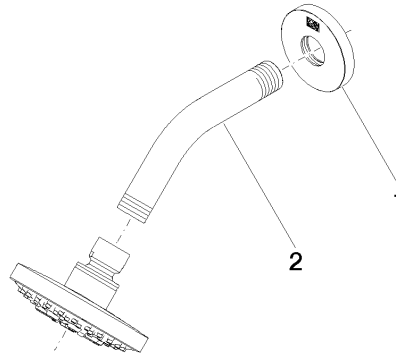

DORNBACHT YAMOU Shower head - Chrome

28 504 831

- 180-210mm projection
- ball-joint pivotable through 30°
- normal flow
- with anti-scale system
- spray head Ø 100mm
- rosette Ø 55 mm
- 1/2" connection
- max. flow 7.6 l/min
- rosette Ø 55 mm

Chrome

28 504 831-00 0010

Soft Black

28 504 831-69 0010

Recommended miscellaneous

Concealed wall elbow -

35 085 970-90
0010

DORNBRAUCH YAMOU Shower head - Chrome

28 504 831

mm [inches]

Flow rate chart

Codes & Standards

ASME
A112.18.1/CSA
B125.1

California Energy
Commission
(CEC)

DORNBACHT YAMOU Shower head - Chrome

28 504 831

Certificates

IAPMO_11777. IAPMO_4976 (8).

DORNBACHT YAMOU Shower head - Chrome

28 504 831

Spare parts list

No.	Item Number	Name	Quantity used	Delivery time
1	90 27 83 018 00-00	rosette	1	2
2	90 11 03 011 11-00	connection	1	2