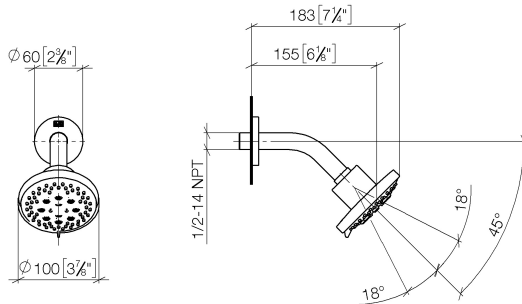

DORNBACHT YAMOU Shower head - Chrome

28 504 831

- 180-210mm projection
- ball-joint pivotable through 30°
- normal flow
- with anti-scale system
- spray head Ø 100mm
- rosette Ø 55 mm
- 1/2" connection
- max. flow 7.6 l/min
- rosette Ø 55 mm

Chrome

28 504 831-00 0010

Soft Black

28 504 831-69 0010

Recommended miscellaneous

Concealed wall elbow -

35 085 970-90
0010

DORNBRAUCH YAMOU Shower head - Chrome

28 504 831

mm [inches]

Flow rate chart

Codes & Standards

ASME
A112.18.1/CSA
B125.1

California Energy
Commission
(CEC)

DORNBACHT YAMOU Shower head - Chrome

28 504 831

Certificates

IAPMO_11777. IAPMO_4976 (8).

DORNBACHT YAMOU Shower head - Chrome

28 504 831

Spare parts list

No.	Item Number	Name	Quantity used	Delivery time
1	90 27 83 018 00-00	rosette	1	2
2	90 11 03 011 11-00	connection	1	2